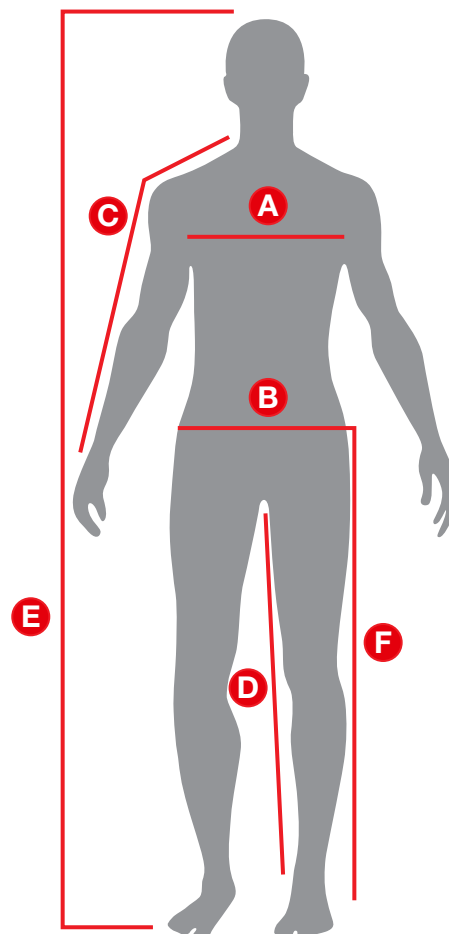

MEN'S

SIZE CHART

MEASUREMENT IN: Centimetres

DATE: 24-09-2022

	XS	S	M	L	XL	2XL	3XL	4XL	5XL	6XL	STOUT	STOUT+
CHEST A	94-96	96-100	100-104	104-108	108-112	112-116	116-120	120-124	124-128	128-132	136-140	140-144
BOTTOM B	78-82	82-86	86-90	90-94	94-98	98-102	102-106	106-110	110-114	114-116	120-124	124-128
ARM LENGTH C	79-80	81-82	82-83	84-85	85-86	86-87	87-88	89-90	90-91	91-92	93-94	93-94
IN-SEAM D	75-76	77-78	79-80	81-82	83-84	85-86	87-88	89-90	91-92	92	92	92
BODY HEIGHT E	172-178	174-180	176-182	180-185	182-188	184-190	186-194	188-194	190-196	190-196	190-196	190-196
LEG LENGTH F	101-104	102-105	103-106	104-107	105-108	106-109	107-110	108-111	109-112	109-113	109-114	109-115

- A** Measure fullest part around (under the arm pit)
- B** Measure around the natural waist line
- C** Measure from shoulder neck bone to wrist
- D** Measure from crotch to bottom of leg
- E** Measure from the bottom to top of the head
- F** Measure from Waist to bottom of leg

- A** Measure fullest part around (under the arm pit)
- B** Measure around the bottom waist line
- C** Measure around the natural waist line
- D** Measure from crotch to bottom of leg
- E** Measure from the bottom to top of the head
- F** Measure from Waist to bottom of leg
- G** Measure from shoulder neck bone to wrist